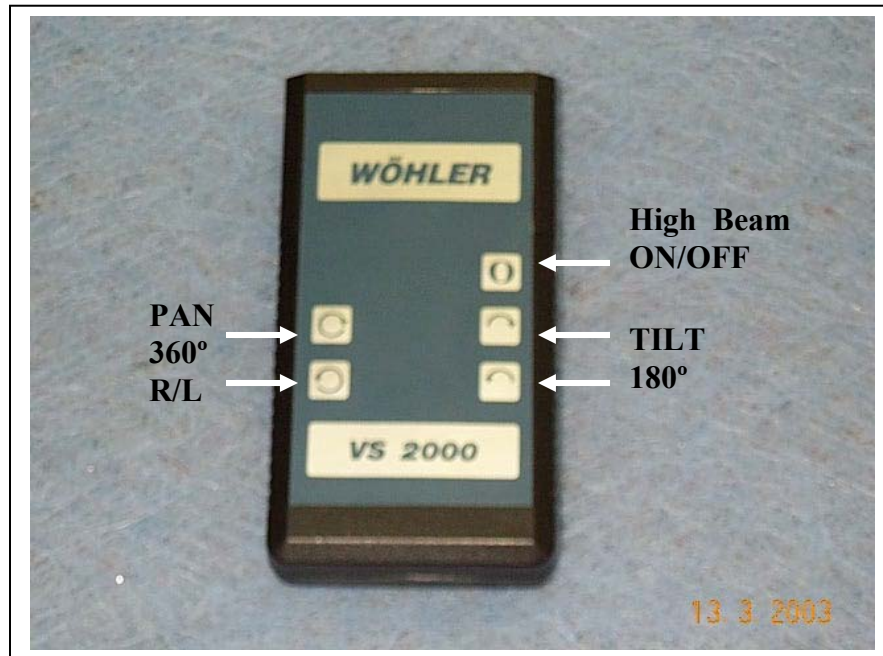

VS2000 PAN & TILT CONTROLLER

Operating Buttons:

Connections: